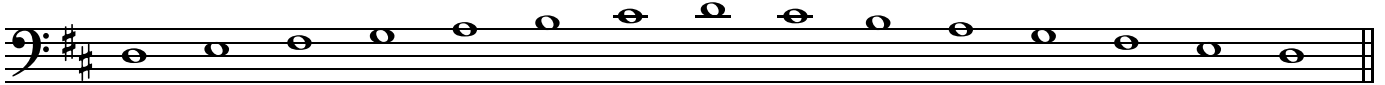

Section I will be attached for your practice prior to the audition. All auditions will be held with a panel of at least two adjudicators selected as appropriate for your level and instrument family. Only the musician is allowed to enter the room; parents/guardians may wait in the lobby area. Please expect auditions to be 10-15 minutes.

Cello Level 1 Scales

♩ = 120
One octave D Major

♩ = 120
One octave Bb Major

a) Slur 2

b) Slur 4

c) Staccato