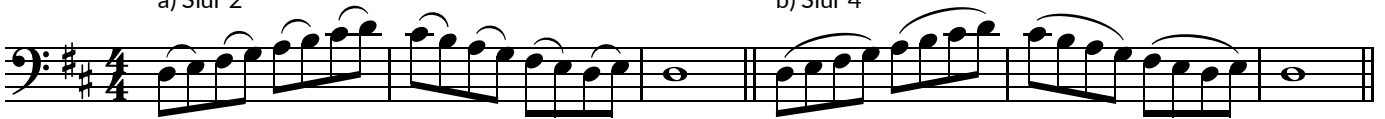

Cello Level 1 Scales

♩ = 120
One octave D Major

♩ = 120
One octave Bb Major

a) Slur 2

b) Slur 4

c) Staccato